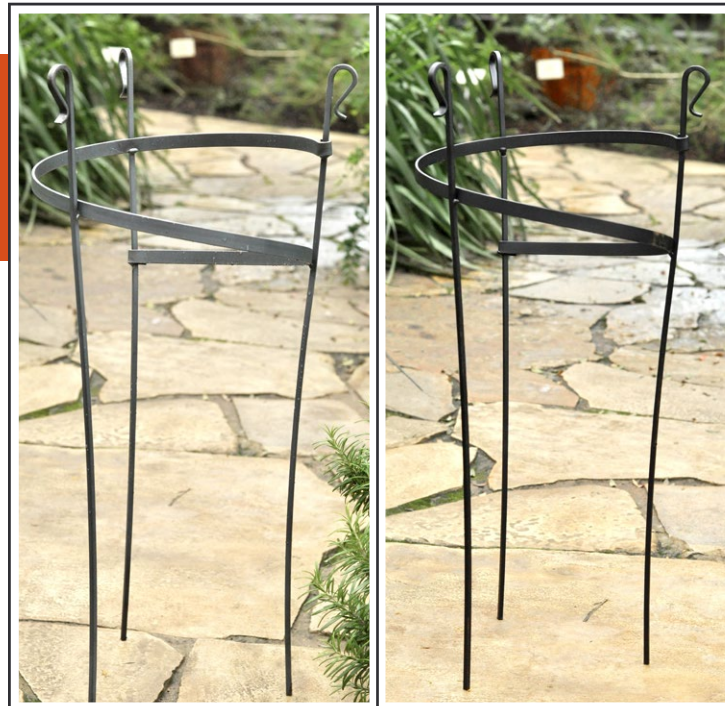

LILLETUGI RING FLOWER SUPPORT CIRCLE

AIA- JA TOALILLEDE TOESTAMISEKS.
VALMISTATUD 6X6mm NELIKANTMATERJALIST JA
3X16mm LATTRAUAST.

FOR SUPPORTING GARDEN FLOWERS AND
POTTED PLANTS.
MADE FROM 6X6mm SQUARE MATERIAL AND
3X16mm ROD OF IRON

Artikkel / article 19021 - Rooste / Natural rust coating
Artikkel / article 19022 - Must pulber / Powder painted
Artikkel / article 19023 - Pulberlakk / Powder lacquer

Mõõdud / Sizes:
L - 300 mm
H - 750 mm

EAN kood / code: 4742863016014

Kaal / Weight:
1300 gr